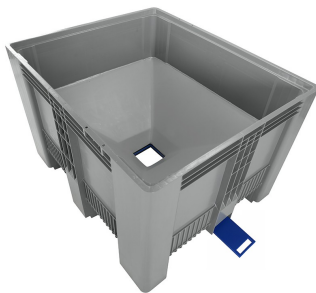

# Kar Craemer SB3 High m. tragt - 2 meder - Grå

SKU: 30736000

## Additional Information

Runner	2
Internal width in mm	910
Internal height in mm	995
Internal length in mm	1110
Recycling code	02 PE-HD
Dynamic load	1200
Static load	4000
Suitable for direct contact with food	Yes
Temperature resistance	fra -30°C til +40°C (kortvarigt 90°C)

<b>Material</b>	HDPE plastic
<b>Colour</b>	grey
<b>Contents</b>	700
<b>Weight</b>	70
<b>External width in mm</b>	1000
<b>External length in mm</b>	1200
<b>External height in mm</b>	1195