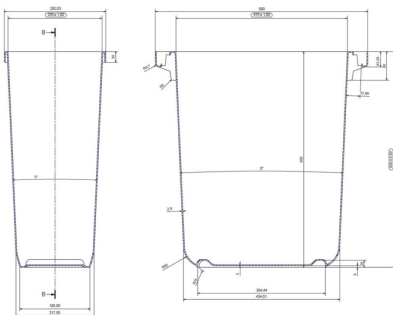

Data sheet

Plastbeholder 60L 590x282x600 mm - grøn

SKU: 27516100

Additional Information

Recycling code

05 PP

Units per pallet	72
Miscellaneous	Durable affaldsbeholder, affaldssortering, plastbeholder, melspand, affaldsspand
Suitable for direct contact with food	Yes
Temperature resistance	From -20°C to +30°C (short-term 65°C)
Material	PP Plastic
Colour	White
Contents	60
Handle	Yes
Weight	2,35