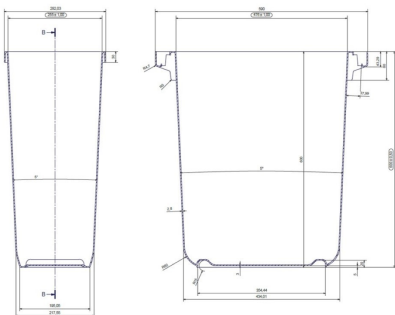

## Data sheet

Plastbeholder 60L 590x282x600 mm - hvid

SKU: 27516000

## Additional Information

Recycling code

05 PP

<b>Units per pallet</b>	72
<b>Measurements</b>	590x282x600 mm
<b>Miscellaneous</b>	Durable affaldsbeholder, affaldssortering, plastbeholder, melspand, affaldsspand
<b>Suitable for direct contact with food</b>	Yes
<b>Temperature resistance</b>	From -20°C to +30°C (short-term 65°C)
<b>Material</b>	PP Plastic
<b>Colour</b>	White
<b>Contents</b>	60
<b>Handle</b>	Yes
<b>Weight</b>	2,35