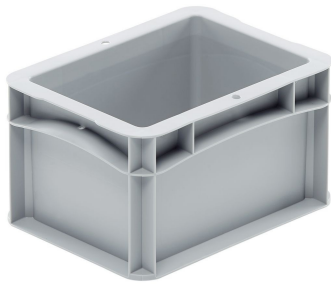

### Plastkasse Basicline 200x150x120 mm - Grå

SKU: 22538050

## Additional Information

Internal width in mm	118
Internal height in mm	118
Internal length in mm	168
Recycling code	05 PP
Units per pallet	144
Suitable for direct contact with food	Yes
Temperature resistance	fra -20°C til +80°C
Material	PP Plastic
Colour	grey
Handle hole	No
Contents	2,2
Print	Option for logo/print
Weight	0,2
External width in mm	150
External length in mm	200
External height in mm	120