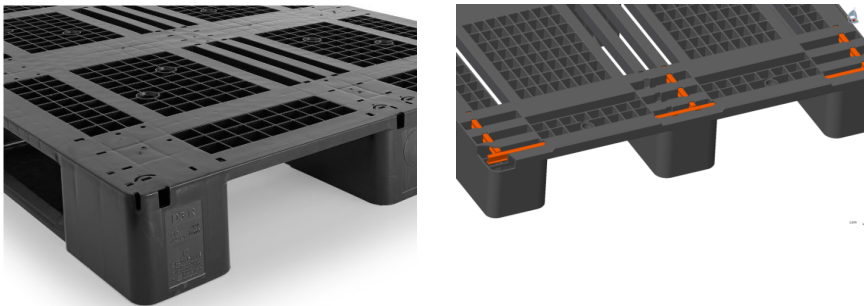

Data sheet

Plastpalle Craemer D3-R - 3 meder 7 mm kant - sort
SKU: 12102050

Additional Information

Edges	Ja
Runner	3
Recycling code	02 PE-HD
Load in shelving	400
Number of units per stack	15
Dynamic load	1000
Static load	5000
Measurements	1200x1000x150 mm
Suitable for direct contact with food	No
Material	HDPE recycled plastic
Colour	Black
Weight	14
External width in mm	1000
External length in mm	1200
External height in mm	1500